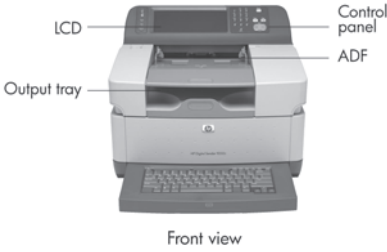

Model specifications and schematic (continued)

9250c (CB472A)	
Connectivity, Opt	None
Dimensions (W x D x H)	17.8 x 28.5 x 13.4 in with keyboard extended
Weight	50 lb
Shipping Dimensions	23 x 20 x 28 in
Shipping Weight	60 lb

HP Digital Sender 9250c

Supplies and accessories

Memory and mass storage

- DDR DIMM (100-pin): 128 MB Q7718A
- DDR DIMM (100-pin): 256 MB Q7719A

Other

- AccuRoute® by Omtool - Platinum Solution AccuRoute®
- FormPort Archive by Capella Technologies - Platinum Solution FormPort Archive

- Ascent Capture by Kofax Image Products - Platinum Solution Ascent Capture
- Equitrac Office® - Platinum Solution Equitrac Office®
- Equitrac Express® - Platinum Solution Equitrac Express®
- Equitrac Professional® - Gold Solution Equitrac Professional

- MIPA PIN by Capella Technologies - Platinum Solution MIPA PIN
- SecureJet 5 Authentication by Jetmobile - Platinum Solution SecureJet5
- Blue Server™ by MPI Technologies - Gold Solution Blue Server™
- DocOut® by MPI Technologies - Gold Solution DocOut®
- IPDS Blue Kit™ by MPI Technologies - Gold Solution IPDS Blue Kit™

Additional information

Sales

- www.hp.com
- Data Sheet 4AA11478ENUC

Technical Support

- www.hp.com/support

Services

- <http://www.hp.com/go/services>

Third-party solutions

- www.hpgsc.com

Reseller

- <http://hp.com/partners/us>

Supplies and accessories

- www.hp.com